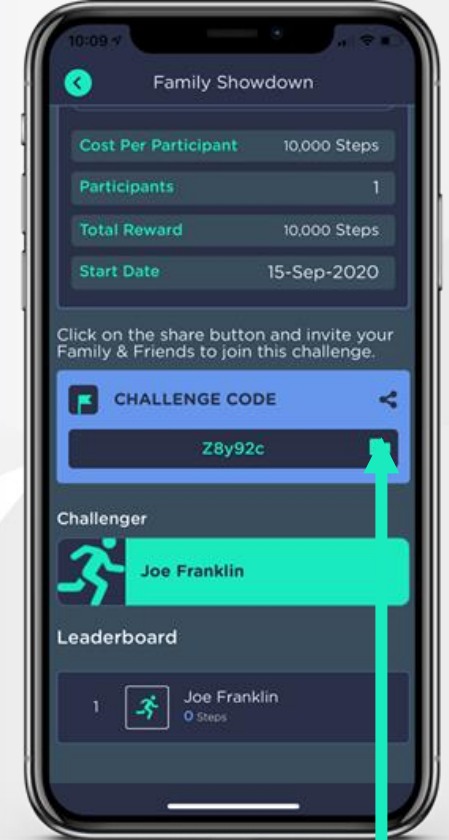

## Family Challenge

Invite your family and friends to join you in a private steps challenge, get active for the 30X30 and see who takes home the win.

Choose from 7,14 or 30 days.

## Family Challenge

Users can create private family challenges in the 'my challenges' tab

Create challenge

Select the challenge type

Share the link with family and friends

**ST PPI**

Thank you