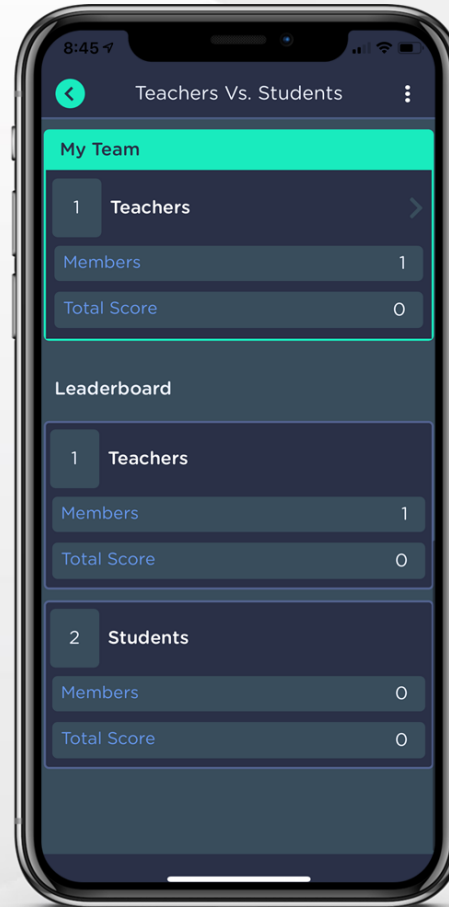

ST=PPPI

School Challenge 2

Teachers vs Students.

Let's get active! Do you have what it takes to BEAT THE TEACHERS for the 30X30 Dubai Fitness Challenge? Join your friends and stay active during the Dubai Fitness Challenge month to find out who is the most active - Students or Teachers!

School Challenge 2 Teachers vs Students.

Teacher vs Students challenge

Users select their team

Users can only see other users within their own team

ST=PPI

Thank you