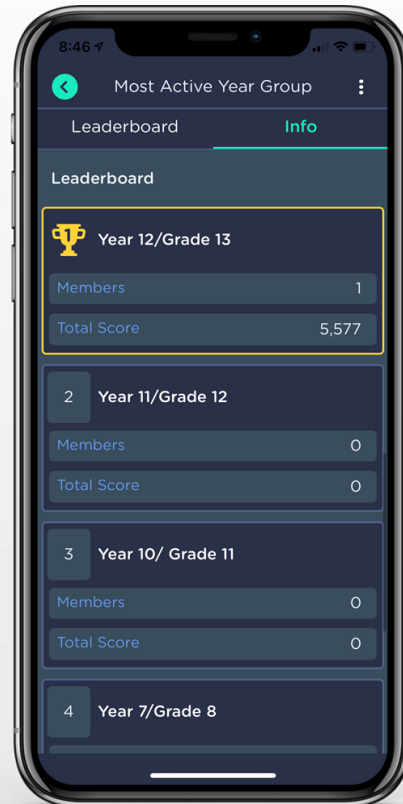

ST=PPPI

School Challenge 1

Most active year group.

Are you ready? We are about to find out who is the most active student in your year group. Grab your classmates, get active and see if you can make it to the top of the virtual leaderboard.

School Challenge 1 Most active year group.

Most active year group challenge

Users select their team

Users can only see other users within their own team

Results displayed on animated leaderboard

ST PPI

Thank you