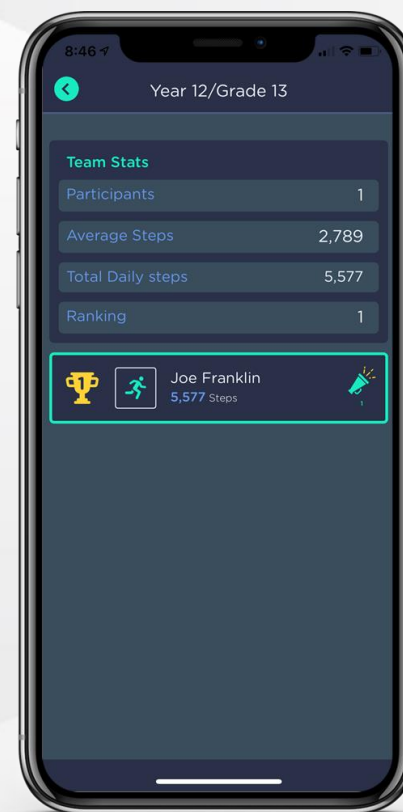

ST=PPPI

School Challenge 1

Most active year group.

Are you ready? We are about to find out who is the most active student in your year group. Grab your classmates, get active and see if you can make it to the top of the virtual leaderboard.

School Challenge 1 Most active year group.

Most active year group challenge

Users select their team

Users can only see other users within their own team

Results displayed on animated leaderboard

ST PPI

Thank you